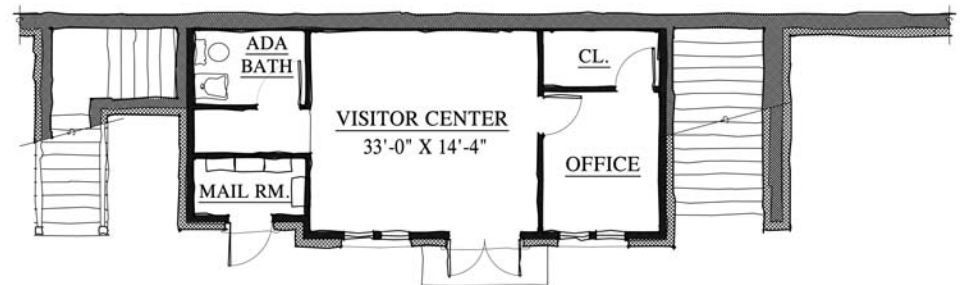

ARA

WELCOME CENTER

Pavilion Level Plan
375 Square Feet

LOT # 6
469 Heated Square Feet

Identification #06608

Ground Level Plan
469 Square Feet

Contact us for priority reservation, pricing and availability information.