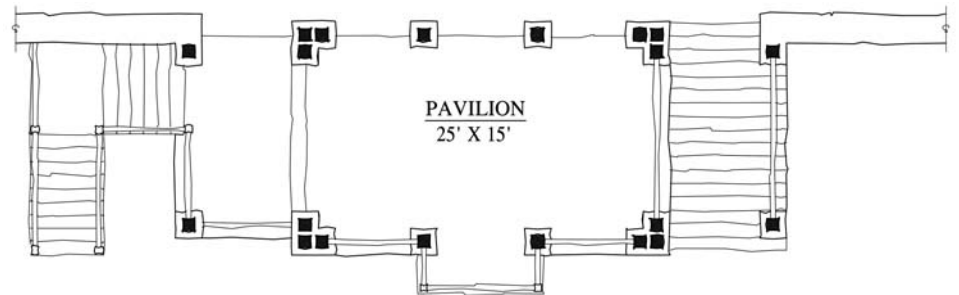

ARA

WELCOME CENTER

Pavilion Level Plan
375 Square Feet

LOT # 6
469 Heated Square Feet

Identification #06608

Ground Level Plan
469 Square Feet

Contact us for priority reservation, pricing and availability information.