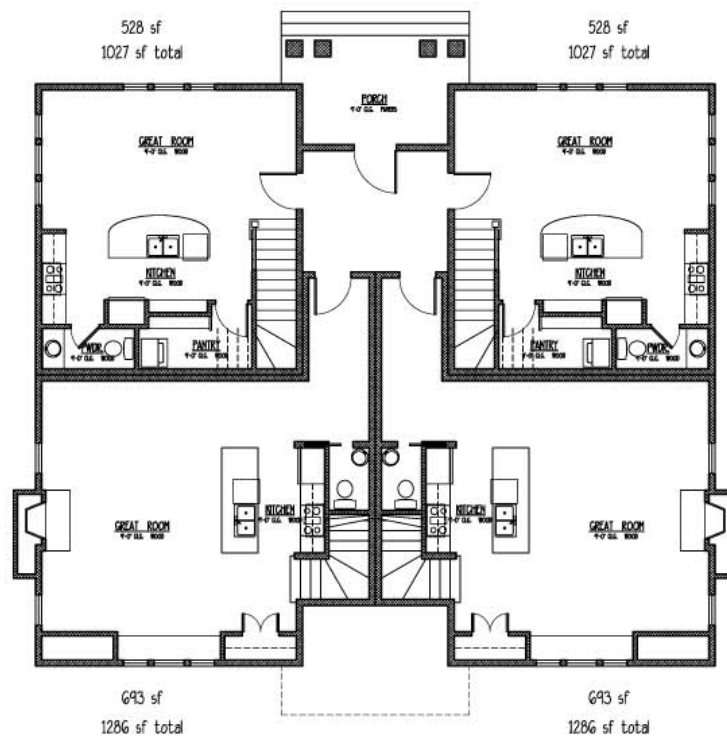

LOT # 4

ARA
ALLISON RAMSEY
ARCHITECTS Inc.
Members of the American Institute of Architects

NC HealthyBuilt
Homes Program
of Greater Asheville

SANCTUARY
VILLAGE

UNIT MANSION FLAT

First Floor Plan

Second Floor Plan

Third Floor Plan