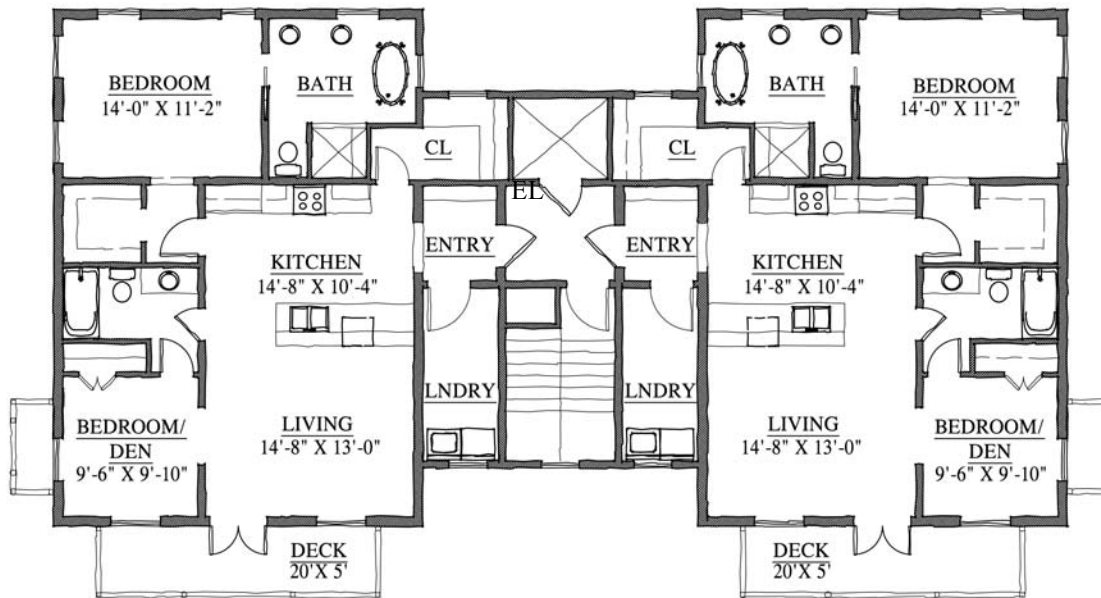

MANSION FLATS

ARA

Floor Plan

(2) 1100 Square Feet Each Floor

LOT # 3

(6) 1100 Heated Sq. Ft.

2 Bedrooms

2 Baths