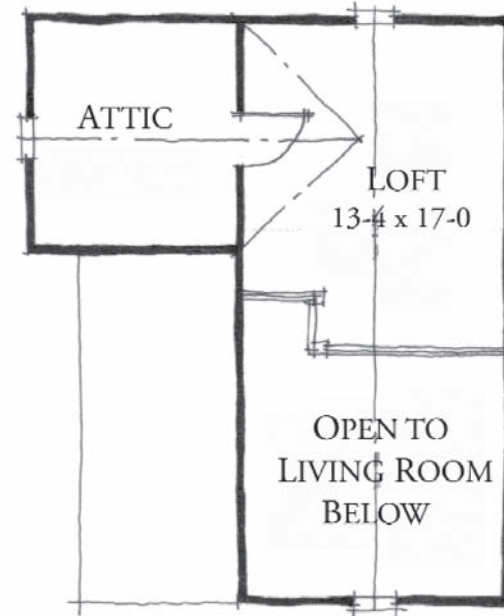

LOT
16

LAFAYETTE COTTAGE

- 1 BEDROOM / 1 BATH
- 790 HEATED SQUARE FEET
- ONE-STORY COTTAGE WITH LOFT

SANCTUARY
VILLAGE

LOT 16

LAFAYETTE COTTAGE

- 1 BEDROOM / 1 BATH
- 790 HEATED SQUARE FEET
- ONE-STORY COTTAGE WITH LOFT

FIRST FLOOR PLAN

552 Square Feet

SECOND FLOOR PLAN

238 Square Feet

LAFAYETTE COTTAGE
LOT #16

This charming cottage at Sanctuary Village fronts a small creek and features 10' ceilings and master bedroom on the main floor.