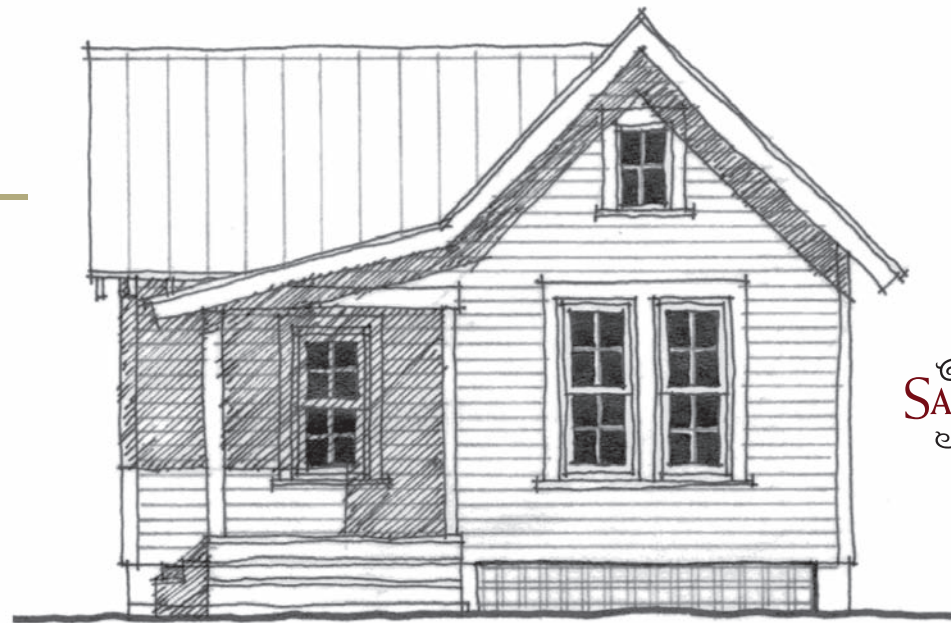

LOT
16

LAFAYETTE COTTAGE

- 1 BEDROOM / 1 BATH
- 790 HEATED SQUARE FEET
- ONE-STORY COTTAGE WITH LOFT

SANCTUARY
VILLAGE

LOT 16

LAFAYETTE COTTAGE

- 1 BEDROOM / 1 BATH
- 790 HEATED SQUARE FEET
- ONE-STORY COTTAGE WITH LOFT

FIRST FLOOR PLAN

552 Square Feet

SECOND FLOOR PLAN

238 Square Feet

LAFAYETTE COTTAGE
LOT #16

This charming cottage at Sanctuary Village fronts a small creek and features 10' ceilings and master bedroom on the main floor.