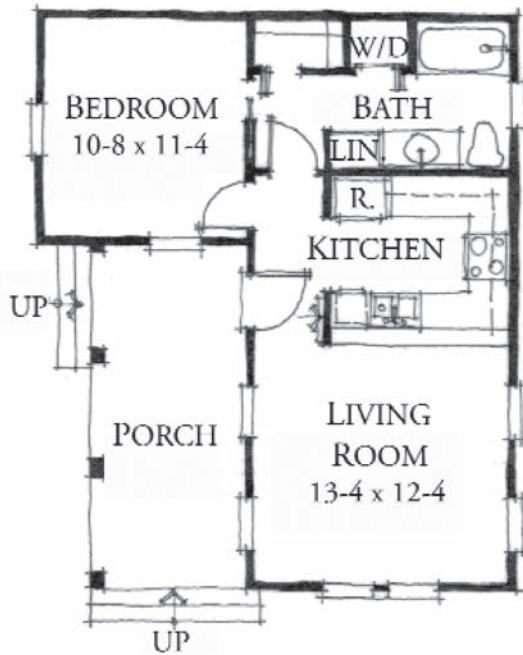

LOT
16

LAFAYETTE COTTAGE

- 1 BEDROOM / 1 BATH
- 790 HEATED SQUARE FEET
- ONE-STORY COTTAGE WITH LOFT

SANCTUARY
VILLAGE

LOT 16

LAFAYETTE COTTAGE

- 1 BEDROOM / 1 BATH
- 790 HEATED SQUARE FEET
- ONE-STORY COTTAGE WITH LOFT

FIRST FLOOR PLAN

552 Square Feet

SECOND FLOOR PLAN

238 Square Feet

LAFAYETTE COTTAGE
LOT #16

This charming cottage at Sanctuary Village fronts a small creek and features 10' ceilings and master bedroom on the main floor.